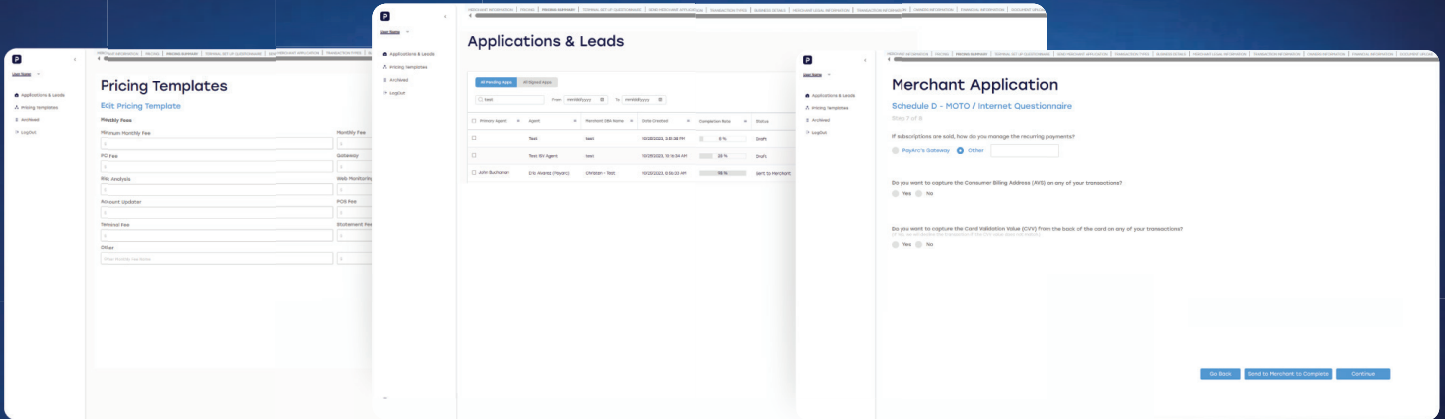

Empowering Collaboration

Apply Wizard bridges the gap between agents and merchants, fostering a collaborative environment. Agents can choose to guide merchants through the process or let them take the lead. This flexibility not only enhances transparency but also strengthens trust – a vital component in any successful business relationship.

Elevating efficiency, elevating business

Apply Wizard doesn't just streamline applications; it elevates the entire operational process.

It's about more than just saving time; it's about optimizing every aspect of the application journey for maximum efficiency.